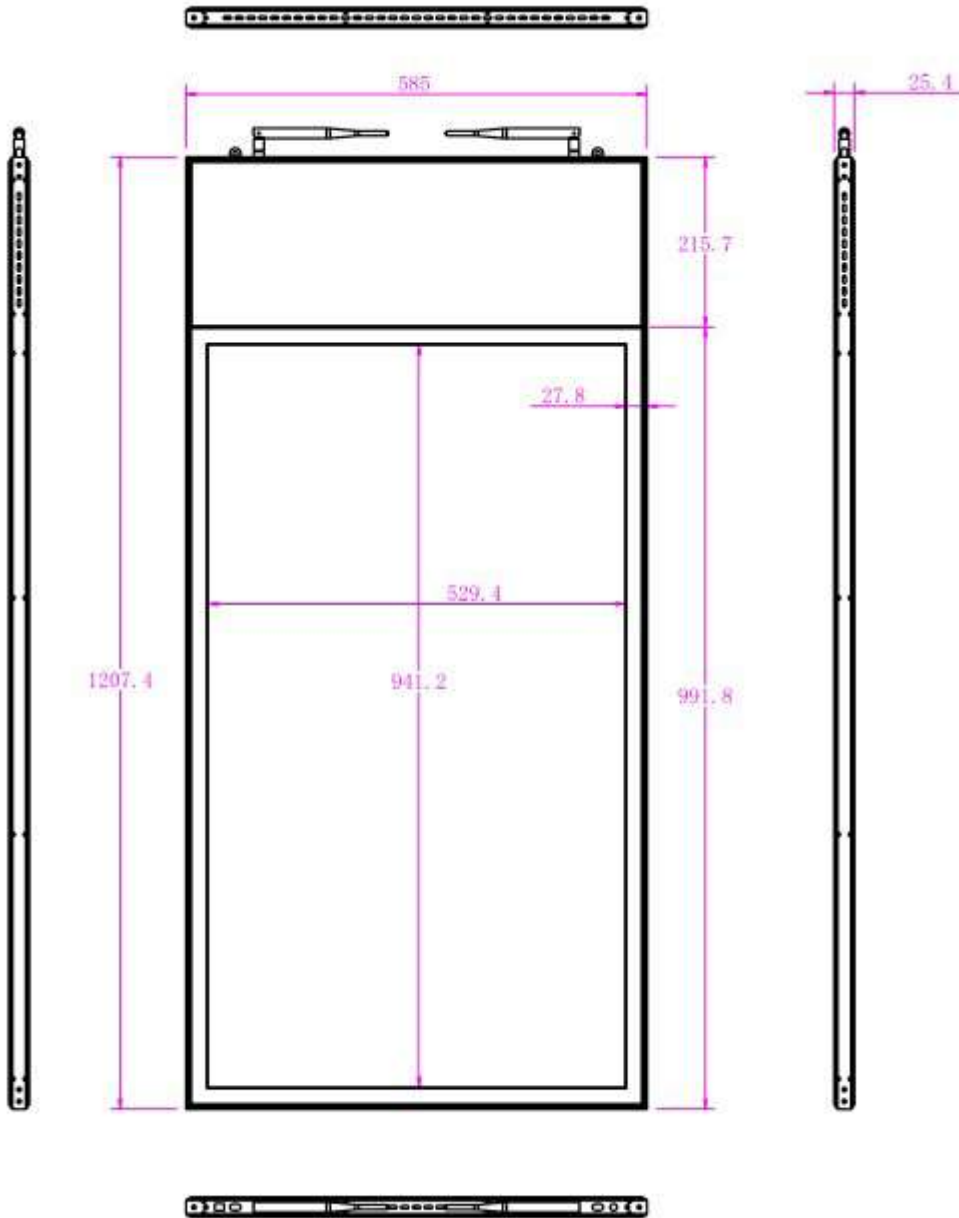

43" Muro Double-Sided Hanging Digital Window Displays

www.lamasatech.com

in f 

Overview

Sleek integrated ceiling mount

The integrated mounting mechanism ensures your display hangs securely without interrupting the sophisticated design.

Slim 2.5cm design

With a total thickness of only 2.5 cm, the display has a sleek and slim profile comparable with a single-sided screen

Digital signage that doesn't sleep

The Muro Window is a double-sided hanging window display designed for digital signage in a range of environments including retail stores, shopping malls, estate agents, showrooms, cafes, restaurants and hotels.

Cost-effective

A cost-effective alternative to separate indoor and outdoor displays to increase the impact of your advertising campaigns.

Specifications

Model	Muro Window Hanging Double-Sided Display	
Display	Screen size	43 inch display - 2 x LCD panels
	Display resolution	1920x1080
	Viewing angles	175° V / 175° H
	Colour depth	16.7M
	Contrast ratio	1300:1
	Brightness	700 cd/m ² - outward facing display 500 cd/m ² - inward facing display
	Display scale	16:9
	Shell colour	Charcoal grey Custom colours available for bulk orders
	Installation method	Integrated ceiling mount
	Built-in player	Built-in player
RAM		2G DDR3
ROM		8G
System version		Android 7.1
Chipset		Quad-core, up to 1.8GHz
Storage expansion		External TF memory card up to 64G
Customisation		Upgrade to Intel player (Windows/Li-
Media format		Video - MP4, MPG, AVI, RM, RMVB, TS Image - BPM, JPEG, PNG, GIF

10 ~ 90%

Storage humidity

10 ~ 90%

Product codes

43" Muro Double-Sided Digital
Window Display

LT-MuroDW43_AND_ID - Custom

Technical drawings

All measurements specified are in mm.