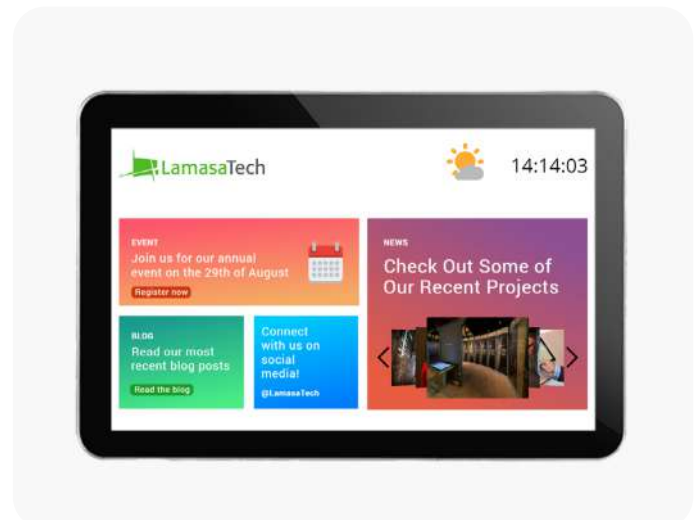

Cloud-based digital signage platform

For more information on our digital solutions please visit www.lamasatech.com