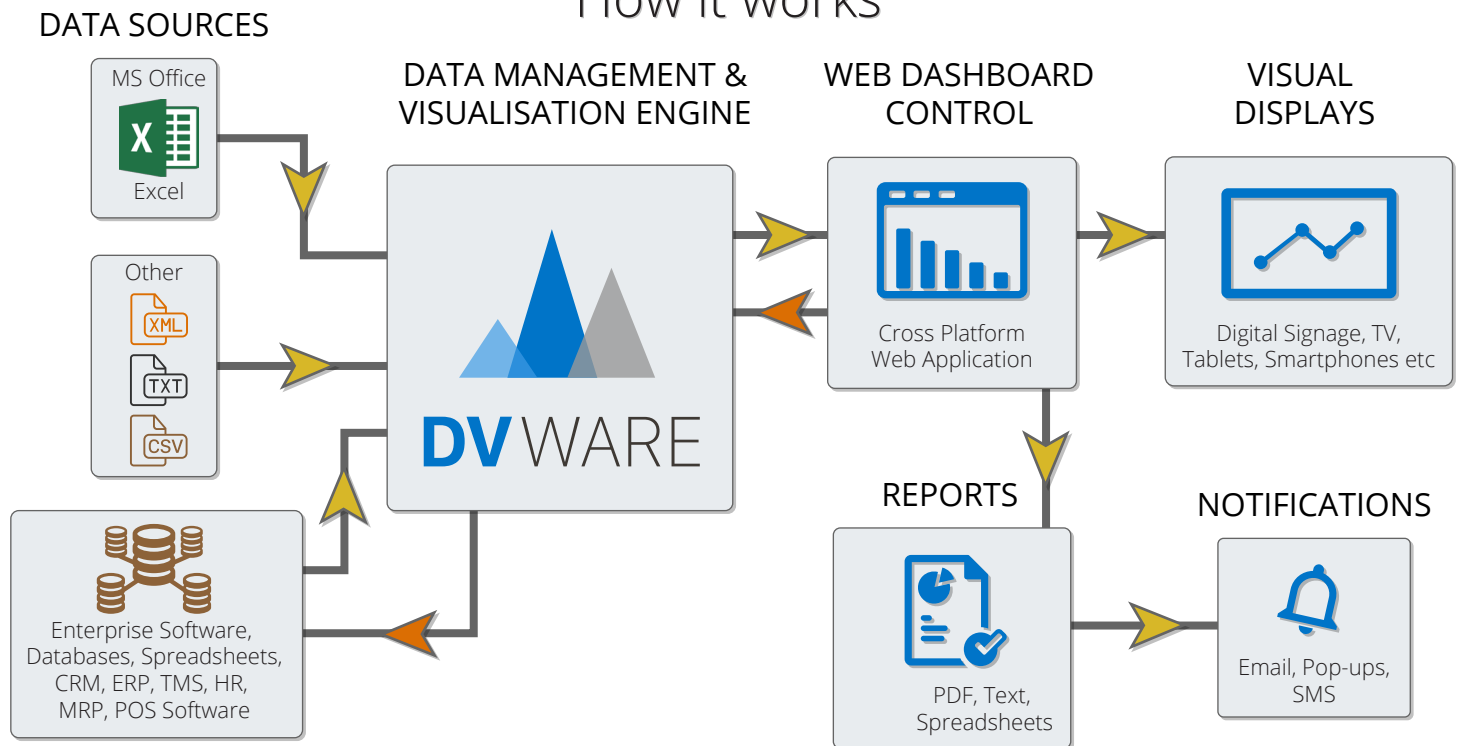

DVware Compatible Devices

Web Browser

Laptop

Tablet

Large Display

Desktop

Mobile

What is DVware?

DVware is Data Visualisation middleware that delivers live data and mission-critical information to the right place at the right time. It provides data collection, dashboard management, reporting tools, responsive device layouts and engaging digital signage visuals.

Find out more about our Data Visualisation systems at www.lamasatech.com

How it works

Who's using it?

Supply Chain

- **Automation** provides a saving on resources and improves reliability
- **Real-Time Data** allows for faster and more precise decision-making
- **KPI Displays** drive productivity and create situational awareness

Contact Centres

Trade & Finance

- **Health & Safety** messages promote wellbeing and reduce downtime
- **Custom Feeds** ensure all key information is aggregated and utilised
- **Dashboards & Reports** show mission-critical updates on all processes