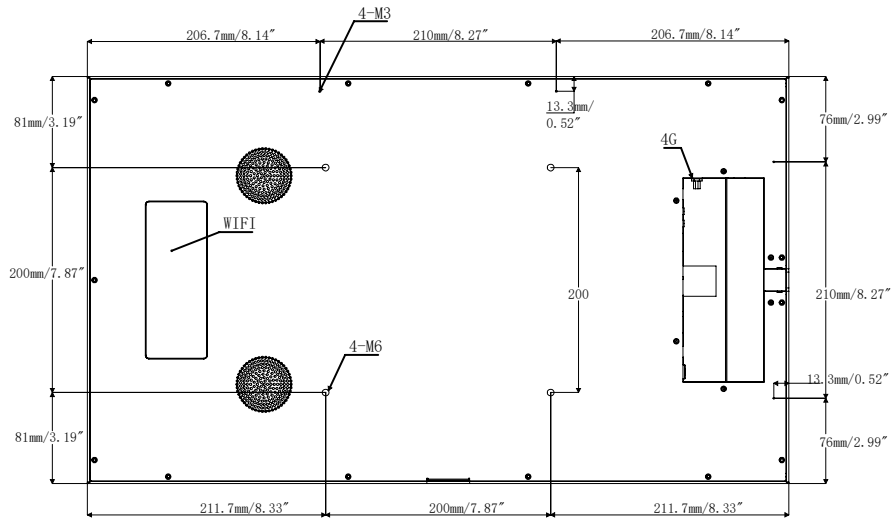

The Muro Canvas display is provided with a standard 3-year warranty included for your peace of mind.

Gallery

Specifications

Model	Muro Canvas		
Panel	Screen size	21", 27"	
	Display resolution	1920x1080	
	Viewing angles	178°V / 178 °H	
	Colour depth	16.7M	
	Contrast ratio	1200:1	
	Brightness	700 cd/m ²	
	Response time	6ms	
	Lifespan	> 50,000 hours	
	Display scale	16:9	
	Operation	24/7	
	Touch screen	10 point PCAP touch	
	Built-in player	CPU	RK3568
		RAM	4GB
ROM		32GB	
OS		Android 11	
Wifi		Dual band 2.4+5.0	
Chipset		Cortex-A55, up to 2.0GHz	
Media format		RM/RMVB. MKV, TS, FLV, AVI, VOB, MOV, WMV, MP4 etc.	

Technical drawings - 21" Muro Canvas (Landscape with camera bar)

All measurements specified are in mm and inches.

Technical drawings - 21" Muro Canvas (Portrait with the camera bar)

All measurements specified are in mm and inches.

Technical drawings - 21" Muro Canvas

All measurements specified are in mm and inches.

Technical drawings - 27" Muro Canvas (Landscape with camera bar)

All measurements specified are in mm and inches.

Technical drawings - 27" Muro Canvas (Portrait with camera bar)

All measurements specified are in mm and inches.

Technical drawings - 27" Muro Canvas

All measurements specified are in mm and inches.

More technology solutions from LamasaTech...

LCD and LED video walls

Digital window displays