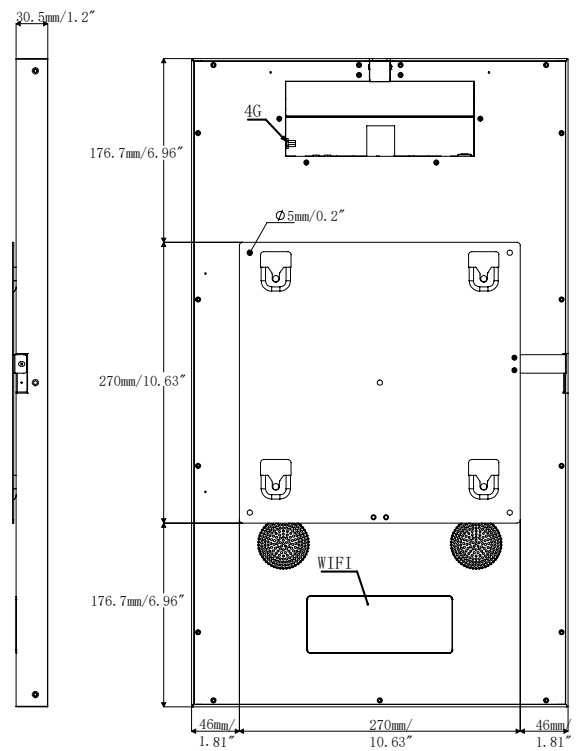

	4G	optional
Power	Input voltage	DC 24V
	Power consumption	21" - 43W 27" - 55W
	Operating temperature	-10°C ~ 50°C
	Storage temperature	-20°C ~ 60°C
	Operation humidity	10 ~ 90%
	Storage humidity	10 ~ 90%
	Mechanical spec	Dimension
Net weight		21" - 5kg 27" - 8kg
Gross weight of wires kit		21" - 7kg 27" - 10kg
Protection glass		3mm toughened glass
Interface	USB 2.0	*2
	HDMI input	*1
	HDMI output	N/A
	RJ45	*1
	DC input	24V Power
Accessories	Accessories included	Power cord, Remote control.

Technical drawings - 21" Muro Canvas (Landscape with camera bar)

All measurements specified are in mm and inches.

Technical drawings - 21" Muro Canvas (Portrait with the camera bar)

All measurements specified are in mm and inches.

Technical drawings - 21" Muro Canvas

All measurements specified are in mm and inches.

Technical drawings - 27" Muro Canvas (Landscape with camera bar)

All measurements specified are in mm and inches.

Technical drawings - 27" Muro Canvas (Portrait with camera bar)

All measurements specified are in mm and inches.

Technical drawings - 27" Muro Canvas

All measurements specified are in mm and inches.

More technology solutions from LamasaTech...

LCD and LED video walls

Digital window displays