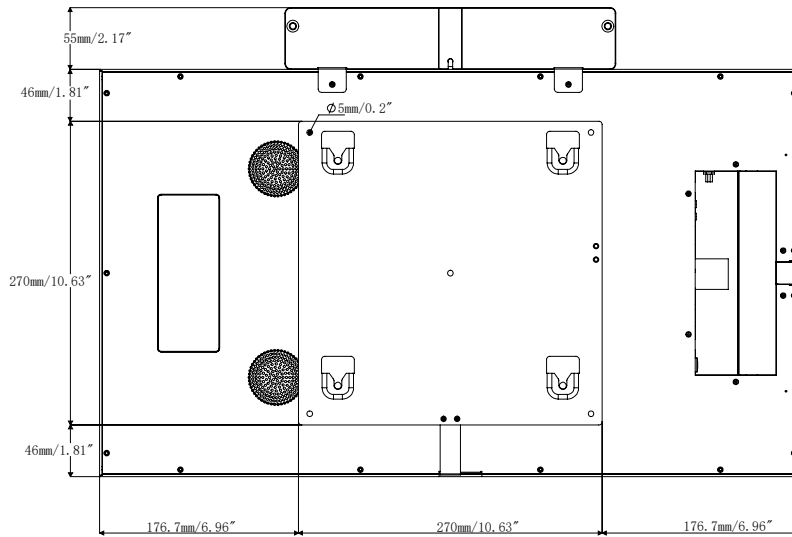

	4G	optional
Power	Input voltage	DC 24V
	Power consumption	21" - 43W 27" - 55W
	Operating temperature	-10°C ~ 50°C
	Storage temperature	-20°C ~ 60°C
	Operation humidity	10 ~ 90%
	Storage humidity	10 ~ 90%
	Mechanical spec	Dimension
Net weight		21" - 5kg 27" - 8kg
Gross weight of wires kit		21" - 7kg 27" - 10kg
Protection glass		3mm toughened glass
Interface	USB 2.0	*2
	HDMI input	*1
	HDMI output	N/A
	RJ45	*1
	DC input	24V Power
Accessories	Accessories included	Power cord, Remote control.

Technical drawings - 21" Muro Canvas (Landscape with camera bar)

All measurements specified are in mm and inches.

Technical drawings - 21" Muro Canvas (Portrait with the camera bar)

All measurements specified are in mm and inches.

Technical drawings - 21" Muro Canvas

All measurements specified are in mm and inches.

Technical drawings - 27" Muro Canvas (Landscape with camera bar)

All measurements specified are in mm and inches.

Technical drawings - 27" Muro Canvas (Portrait with camera bar)

All measurements specified are in mm and inches.

Technical drawings - 27" Muro Canvas

All measurements specified are in mm and inches.

More technology solutions from LamasaTech...

LCD and LED video walls

Digital window displays