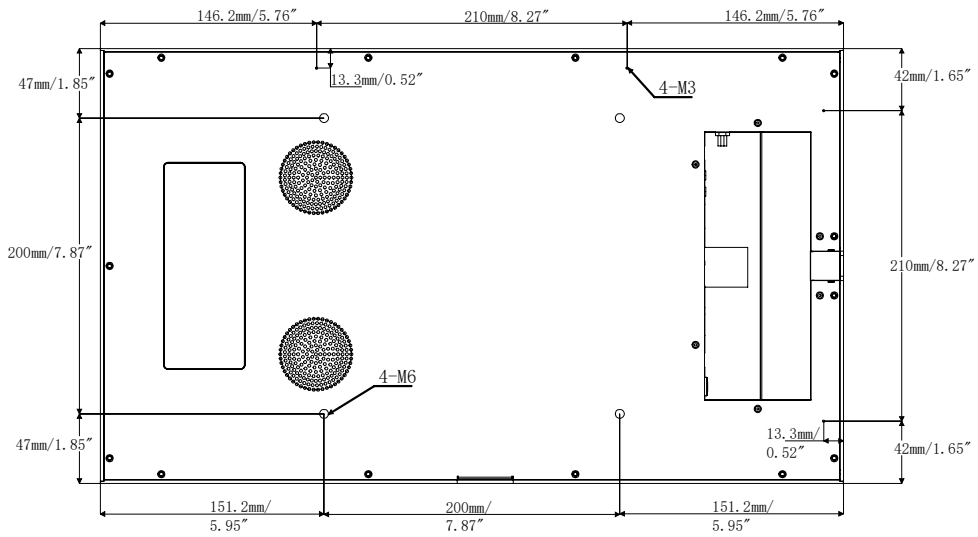

The Muro Canvas display is provided with a standard 3-year warranty included for your peace of mind.

Gallery

Specifications

Model	Muro Canvas		
Panel	Screen size	21", 27"	
	Display resolution	1920x1080	
	Viewing angles	178°V / 178 °H	
	Colour depth	16.7M	
	Contrast ratio	1200:1	
	Brightness	700 cd/m ²	
	Response time	6ms	
	Lifespan	> 50,000 hours	
	Display scale	16:9	
	Operation	24/7	
	Touch screen	10 point PCAP touch	
	Built-in player	CPU	RK3568
		RAM	4GB
ROM		32GB	
OS		Android 11	
Wifi		Dual band 2.4+5.0	
Chipset		Cortex-A55, up to 2.0GHz	
Media format		RM/RMVB. MKV, TS, FLV, AVI, VOB, MOV, WMV, MP4 etc.	

	4G	optional
Power	Input voltage	DC 24V
	Power consumption	21" - 43W 27" - 55W
	Operating temperature	-10°C ~ 50°C
	Storage temperature	-20°C ~ 60°C
	Operation humidity	10 ~ 90%
	Storage humidity	10 ~ 90%
	Mechanical spec	Dimension
Net weight		21" - 5kg 27" - 8kg
Gross weight of wires kit		21" - 7kg 27" - 10kg
Protection glass		3mm toughened glass
Interface	USB 2.0	*2
	HDMI input	*1
	HDMI output	N/A
	RJ45	*1
	DC input	24V Power
Accessories	Accessories included	Power cord, Remote control.

Technical drawings - 21" Muro Canvas (Landscape with camera bar)

All measurements specified are in mm and inches.

Technical drawings - 21" Muro Canvas (Portrait with the camera bar)

All measurements specified are in mm and inches.

Technical drawings - 21" Muro Canvas

All measurements specified are in mm and inches.

Technical drawings - 27" Muro Canvas (Landscape with camera bar)

All measurements specified are in mm and inches.

Technical drawings - 27" Muro Canvas (Portrait with camera bar)