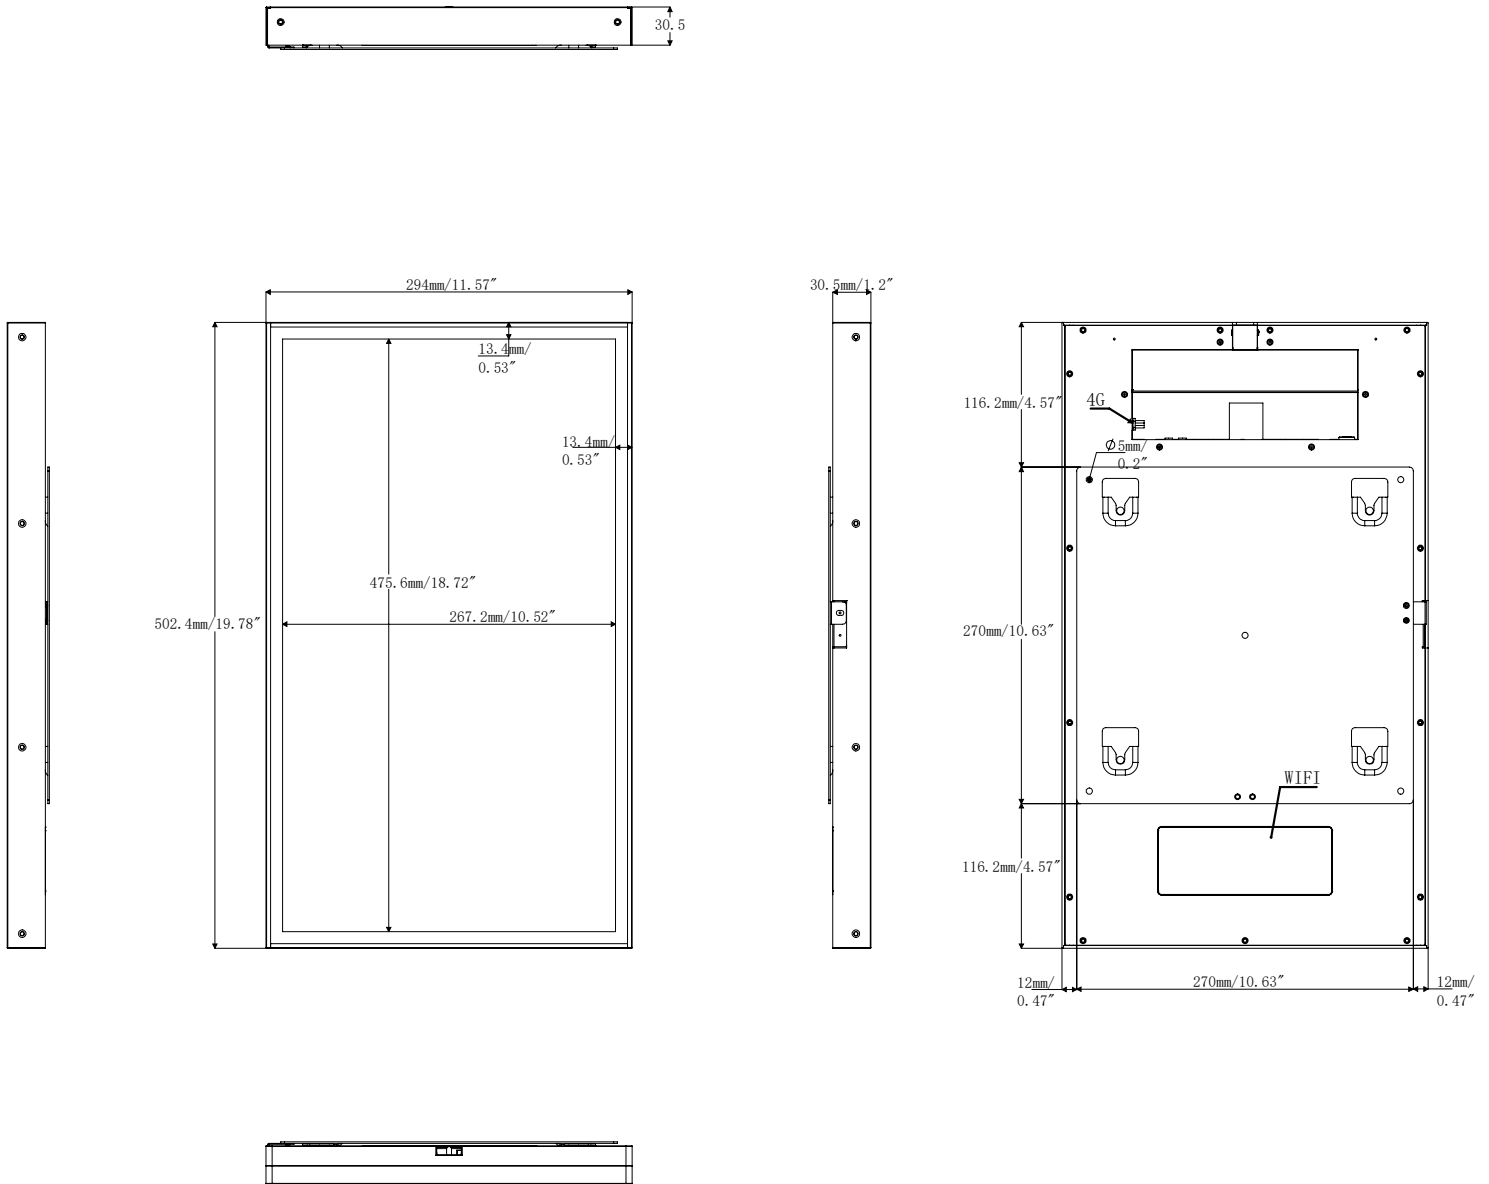

The Muro Canvas display is provided with a standard 3-year warranty included for your peace of mind.

Gallery

Specifications

Model	Muro Canvas		
Panel	Screen size	21", 27"	
	Display resolution	1920x1080	
	Viewing angles	178°V / 178 °H	
	Colour depth	16.7M	
	Contrast ratio	1200:1	
	Brightness	700 cd/m ²	
	Response time	6ms	
	Lifespan	> 50,000 hours	
	Display scale	16:9	
	Operation	24/7	
	Touch screen	10 point PCAP touch	
	Built-in player	CPU	RK3568
		RAM	4GB
ROM		32GB	
OS		Android 11	
Wifi		Dual band 2.4+5.0	
Chipset		Cortex-A55, up to 2.0GHz	
Media format		RM/RMVB. MKV, TS, FLV, AVI, VOB, MOV, WMV, MP4 etc.	

Technical drawings - 21" Muro Canvas (Landscape with camera bar)

All measurements specified are in mm and inches.

Technical drawings - 21" Muro Canvas (Portrait with the camera bar)

All measurements specified are in mm and inches.

Technical drawings - 21" Muro Canvas

All measurements specified are in mm and inches.

Technical drawings - 27" Muro Canvas (Landscape with camera bar)

All measurements specified are in mm and inches.

Technical drawings - 27" Muro Canvas (Portrait with camera bar)

All measurements specified are in mm and inches.

Technical drawings - 27" Muro Canvas

All measurements specified are in mm and inches.

More technology solutions from LamasaTech...

LCD and LED video walls

Digital window displays