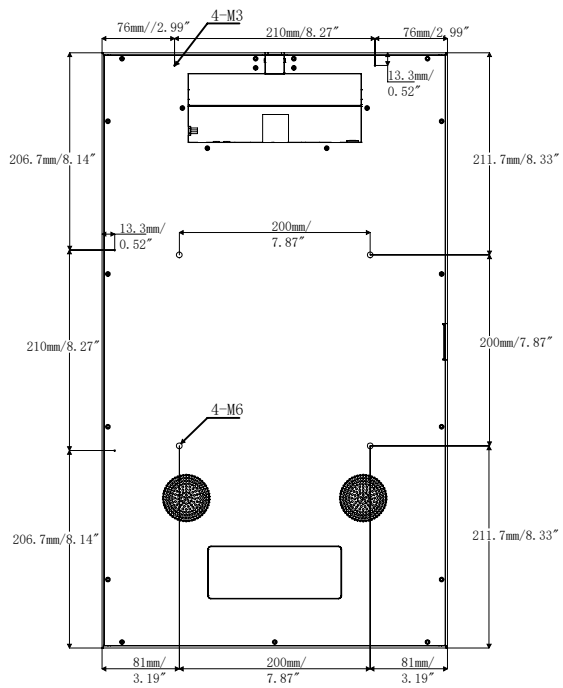

	4G	optional
Power	Input voltage	DC 24V
	Power consumption	21" - 43W 27" - 55W
	Operating temperature	-10°C ~ 50°C
	Storage temperature	-20°C ~ 60°C
	Operation humidity	10 ~ 90%
	Storage humidity	10 ~ 90%
	Mechanical spec	Dimension
Net weight		21" - 5kg 27" - 8kg
Gross weight of wires kit		21" - 7kg 27" - 10kg
Protection glass		3mm toughened glass
Interface	USB 2.0	*2
	HDMI input	*1
	HDMI output	N/A
	RJ45	*1
	DC input	24V Power
Accessories	Accessories included	Power cord, Remote control.

Technical drawings - 21" Muro Canvas (Landscape with camera bar)

All measurements specified are in mm and inches.

Technical drawings - 21" Muro Canvas (Portrait with the camera bar)

All measurements specified are in mm and inches.

Technical drawings - 21" Muro Canvas

All measurements specified are in mm and inches.

Technical drawings - 27" Muro Canvas (Landscape with camera bar)

All measurements specified are in mm and inches.

Technical drawings - 27" Muro Canvas (Portrait with camera bar)

All measurements specified are in mm and inches.

Technical drawings - 27" Muro Canvas

All measurements specified are in mm and inches.

More technology solutions from LamasaTech...

LCD and LED video walls

Digital window displays