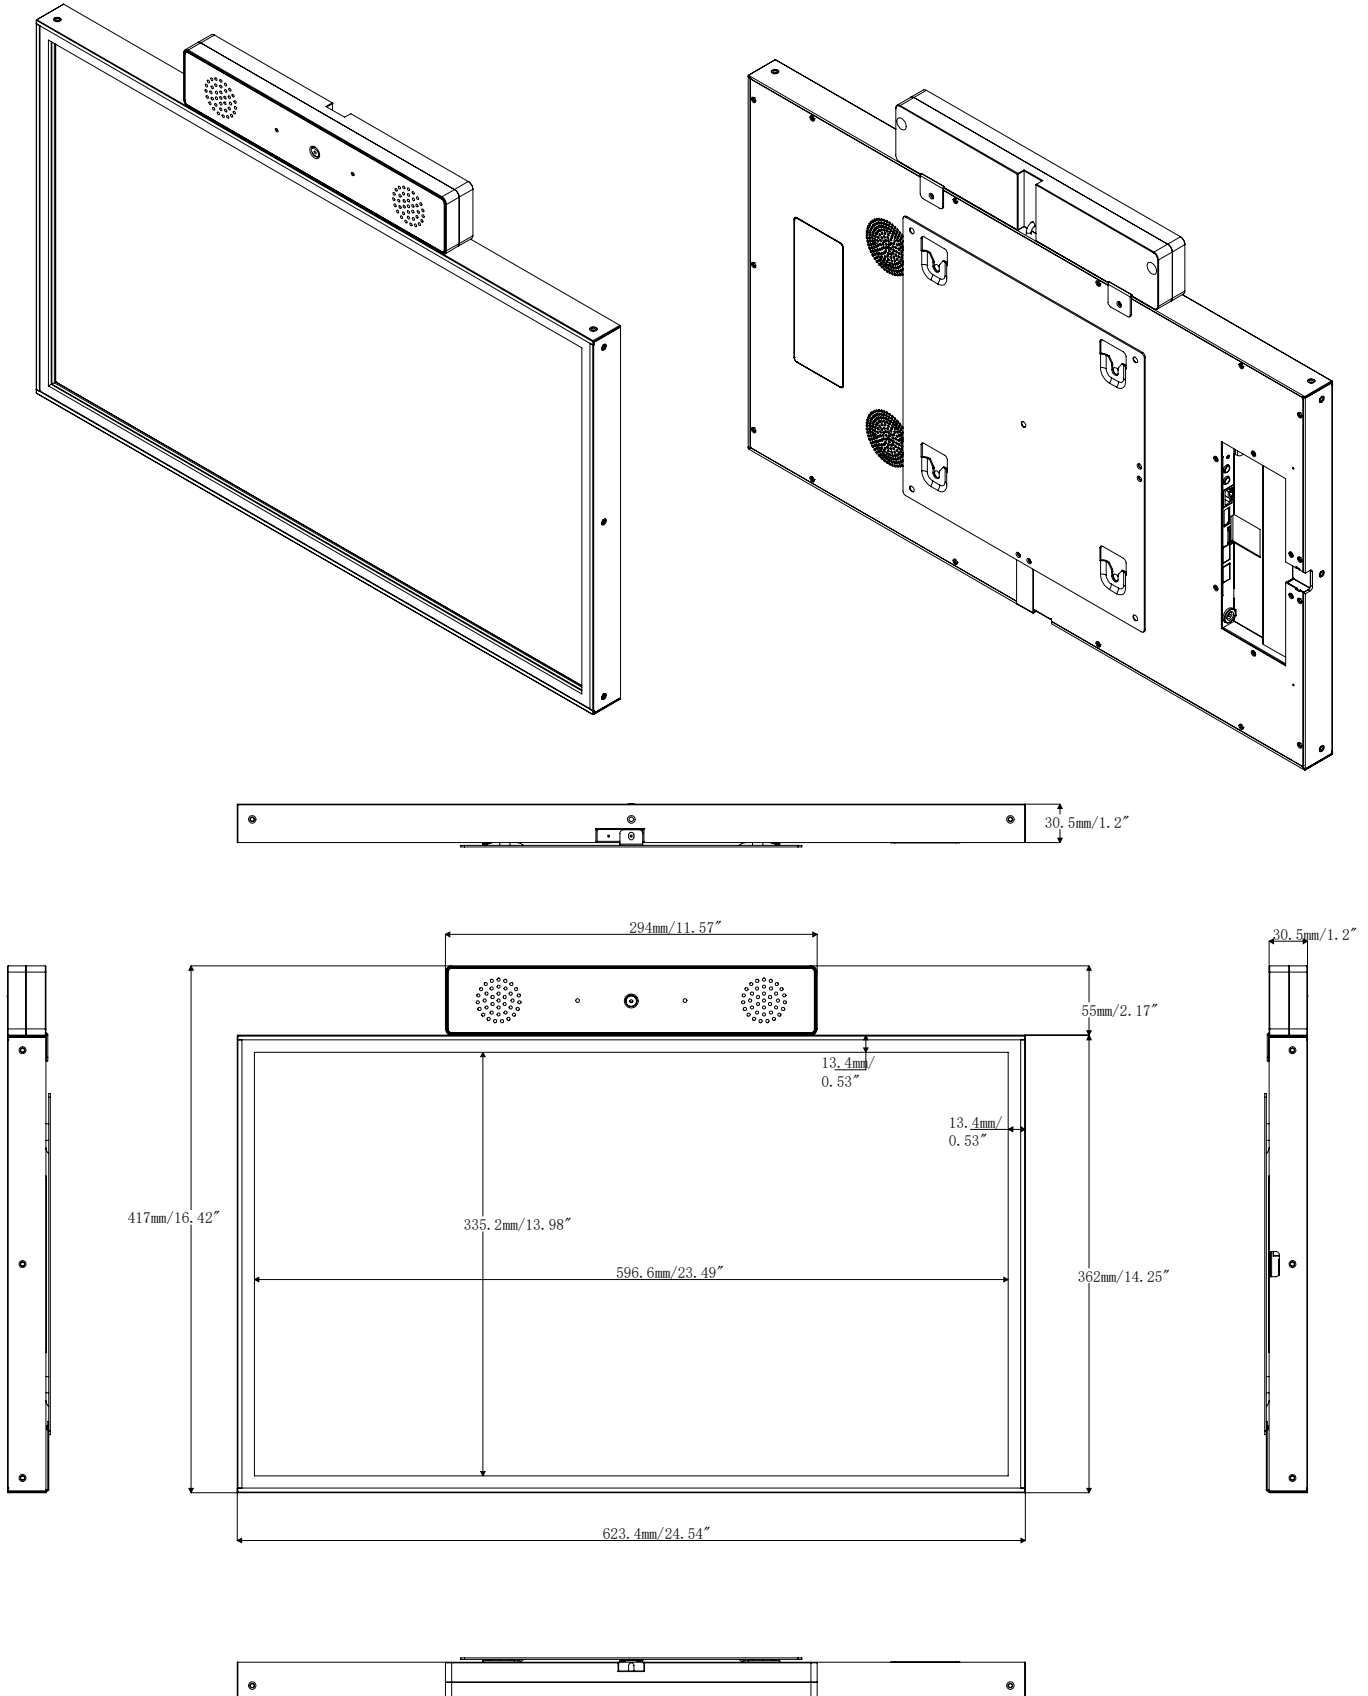

The Muro Canvas display is provided with a standard 3-year warranty included for your peace of mind.

Gallery

Specifications

Model	Muro Canvas		
Panel	Screen size	21", 27"	
	Display resolution	1920x1080	
	Viewing angles	178°V / 178 °H	
	Colour depth	16.7M	
	Contrast ratio	1200:1	
	Brightness	700 cd/m ²	
	Response time	6ms	
	Lifespan	> 50,000 hours	
	Display scale	16:9	
	Operation	24/7	
	Touch screen	10 point PCAP touch	
	Built-in player	CPU	RK3568
		RAM	4GB
ROM		32GB	
OS		Android 11	
Wifi		Dual band 2.4+5.0	
Chipset		Cortex-A55, up to 2.0GHz	
Media format		RM/RMVB. MKV, TS, FLV, AVI, VOB, MOV, WMV, MP4 etc.	

Technical drawings - 21" Muro Canvas (Landscape with camera bar)

All measurements specified are in mm and inches.

Technical drawings - 21" Muro Canvas (Portrait with the camera bar)

All measurements specified are in mm and inches.

Technical drawings - 21" Muro Canvas

All measurements specified are in mm and inches.

Technical drawings - 27" Muro Canvas (Landscape with camera bar)

All measurements specified are in mm and inches.

Technical drawings - 27" Muro Canvas (Portrait with camera bar)

All measurements specified are in mm and inches.

Technical drawings - 27" Muro Canvas

All measurements specified are in mm and inches.

More technology solutions from LamasaTech...

LCD and LED video walls

Digital window displays