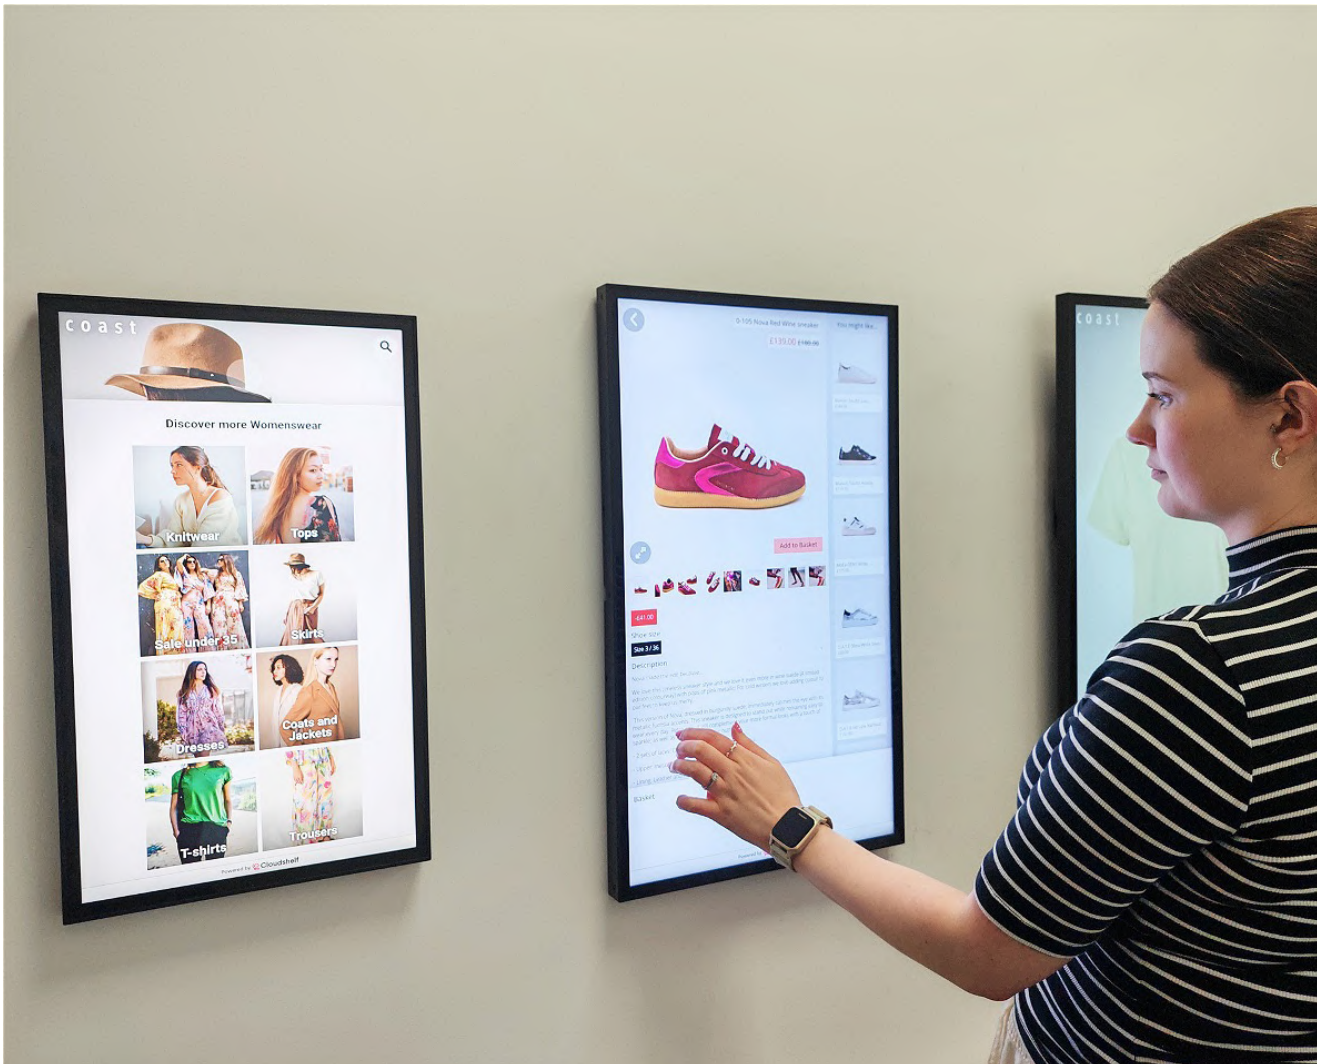

Muro Canvas

Sleek digital signage displays that hang like artwork with true flush mounting, with optional PCAP touch screen.

www.lamasatech.com

in f X

Wow your audience with stunning digital signage

Strong WiFi connectivity

Touch or non-touch

Choose a passive non-touch display for advertising and signage or an interactive PCAP touch screen.

Captivating digital displays which drive results

Transform your indoor space with the Muro Canvas, an elegantly designed digital signage display that captivates audiences, drives foot traffic, and creates meaningful customer engagement.

This versatile solution mounts flush against walls and enhances retail stores, shopping malls, restaurants, universities, and various commercial environments, delivering your message with stunning visual impact that converts viewers into customers.

The Muro Canvas display is provided with a standard 3-year warranty included for your peace of mind.

Gallery

Specifications

Model	Muro Canvas		
Panel	Screen size	21", 27"	
	Display resolution	1920x1080	
	Viewing angles	178°V / 178 °H	
	Colour depth	16.7M	
	Contrast ratio	1200:1	
	Brightness	700 cd/m ²	
	Response time	6ms	
	Lifespan	> 50,000 hours	
	Display scale	16:9	
	Operation	24/7	
	Touch screen	10 point PCAP touch	
	Built-in player	CPU	RK3568
		RAM	4GB
ROM		32GB	
OS		Android 11	
Wifi		Dual band 2.4+5.0	
Chipset		Cortex-A55, up to 2.0GHz	
Media format		RM/RMVB. MKV, TS, FLV, AVI, VOB, MOV, WMV, MP4 etc.	