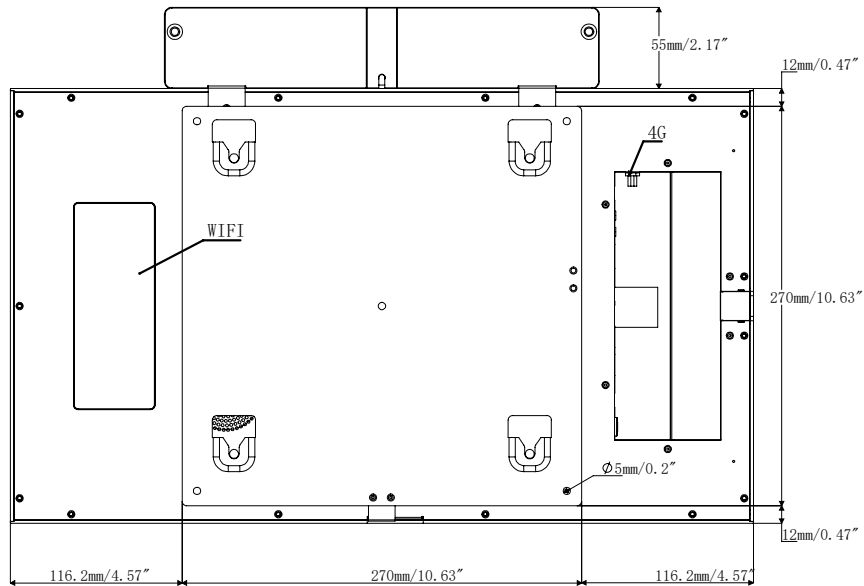

The Muro Canvas display is provided with a standard 3-year warranty included for your peace of mind.

Gallery

Specifications

Model	Muro Canvas		
Panel	Screen size	21", 27"	
	Display resolution	1920x1080	
	Viewing angles	178°V / 178 °H	
	Colour depth	16.7M	
	Contrast ratio	1200:1	
	Brightness	700 cd/m ²	
	Response time	6ms	
	Lifespan	> 50,000 hours	
	Display scale	16:9	
	Operation	24/7	
	Touch screen	10 point PCAP touch	
	Built-in player	CPU	RK3568
		RAM	4GB
ROM		32GB	
OS		Android 11	
Wifi		Dual band 2.4+5.0	
Chipset		Cortex-A55, up to 2.0GHz	
Media format		RM/RMVB. MKV, TS, FLV, AVI, VOB, MOV, WMV, MP4 etc.	

	4G	optional
Power	Input voltage	DC 24V
	Power consumption	21" - 43W 27" - 55W
	Operating temperature	-10°C ~ 50°C
	Storage temperature	-20°C ~ 60°C
	Operation humidity	10 ~ 90%
	Storage humidity	10 ~ 90%
	Mechanical spec	Dimension
Net weight		21" - 5kg 27" - 8kg
Gross weight of wires kit		21" - 7kg 27" - 10kg
Protection glass		3mm toughened glass
Interface	USB 2.0	*2
	HDMI input	*1
	HDMI output	N/A
	RJ45	*1
	DC input	24V Power
Accessories	Accessories included	Power cord, Remote control.

Technical drawings - 21" Muro Canvas (Landscape with camera bar)

All measurements specified are in mm and inches.

Technical drawings - 21" Muro Canvas (Portrait with the camera bar)

All measurements specified are in mm and inches.

Technical drawings - 21" Muro Canvas

All measurements specified are in mm and inches.

Technical drawings - 27" Muro Canvas (Landscape with camera bar)

All measurements specified are in mm and inches.

Technical drawings - 27" Muro Canvas (Portrait with camera bar)