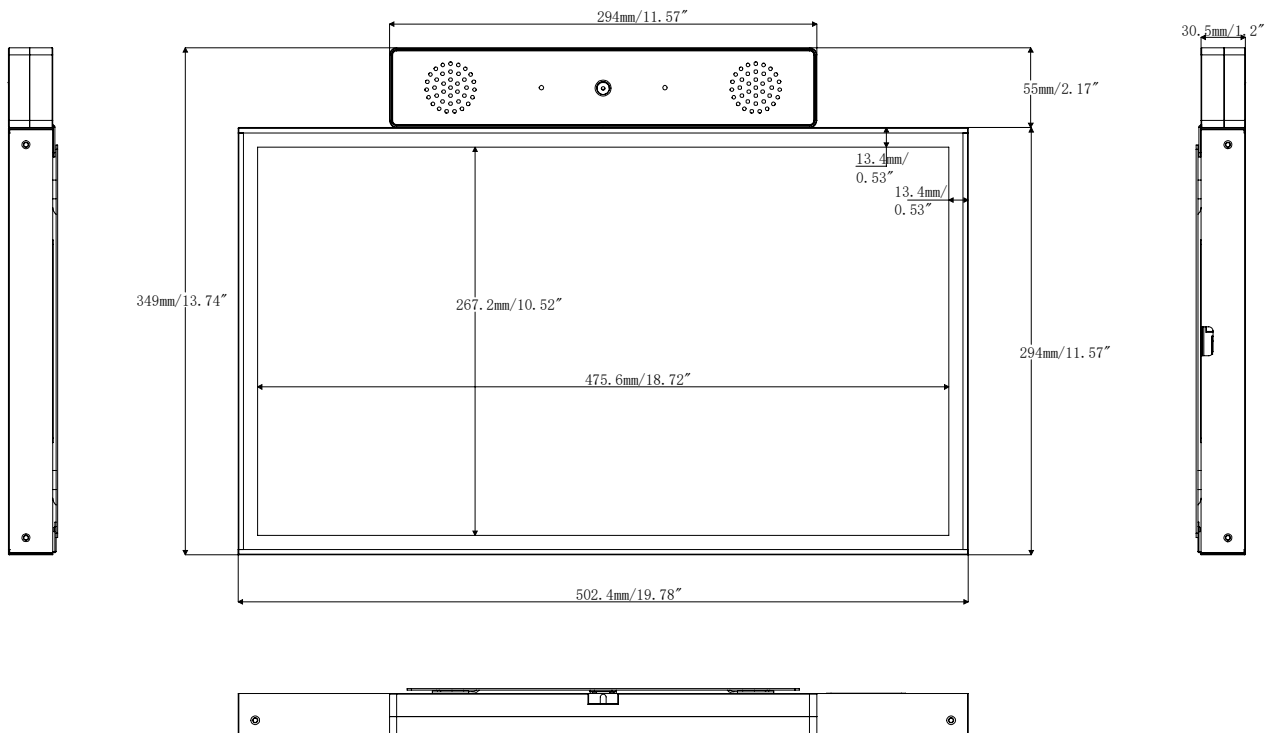

The Muro Canvas display is provided with a standard 3-year warranty included for your peace of mind.

Gallery

Specifications

Model	Muro Canvas		
Panel	Screen size	21", 27"	
	Display resolution	1920x1080	
	Viewing angles	178°V / 178 °H	
	Colour depth	16.7M	
	Contrast ratio	1200:1	
	Brightness	700 cd/m ²	
	Response time	6ms	
	Lifespan	> 50,000 hours	
	Display scale	16:9	
	Operation	24/7	
	Touch screen	10 point PCAP touch	
	Built-in player	CPU	RK3568
		RAM	4GB
ROM		32GB	
OS		Android 11	
Wifi		Dual band 2.4+5.0	
Chipset		Cortex-A55, up to 2.0GHz	
Media format		RM/RMVB. MKV, TS, FLV, AVI, VOB, MOV, WMV, MP4 etc.	

	4G	optional
Power	Input voltage	DC 24V
	Power consumption	21" - 43W 27" - 55W
	Operating temperature	-10°C ~ 50°C
	Storage temperature	-20°C ~ 60°C
	Operation humidity	10 ~ 90%
	Storage humidity	10 ~ 90%
	Mechanical spec	Dimension
Net weight		21" - 5kg 27" - 8kg
Gross weight of wires kit		21" - 7kg 27" - 10kg
Protection glass		3mm toughened glass
Interface	USB 2.0	*2
	HDMI input	*1
	HDMI output	N/A
	RJ45	*1
	DC input	24V Power
Accessories	Accessories included	Power cord, Remote control.

Technical drawings - 21" Muro Canvas (Landscape with camera bar)

All measurements specified are in mm and inches.

Technical drawings - 21" Muro Canvas (Portrait with the camera bar)

All measurements specified are in mm and inches.

All measurements specified are in mm and inches.

Technical drawings - 27" Muro Canvas

All measurements specified are in mm and inches.

More technology solutions from LamasaTech...

LCD and LED video walls

Digital window displays