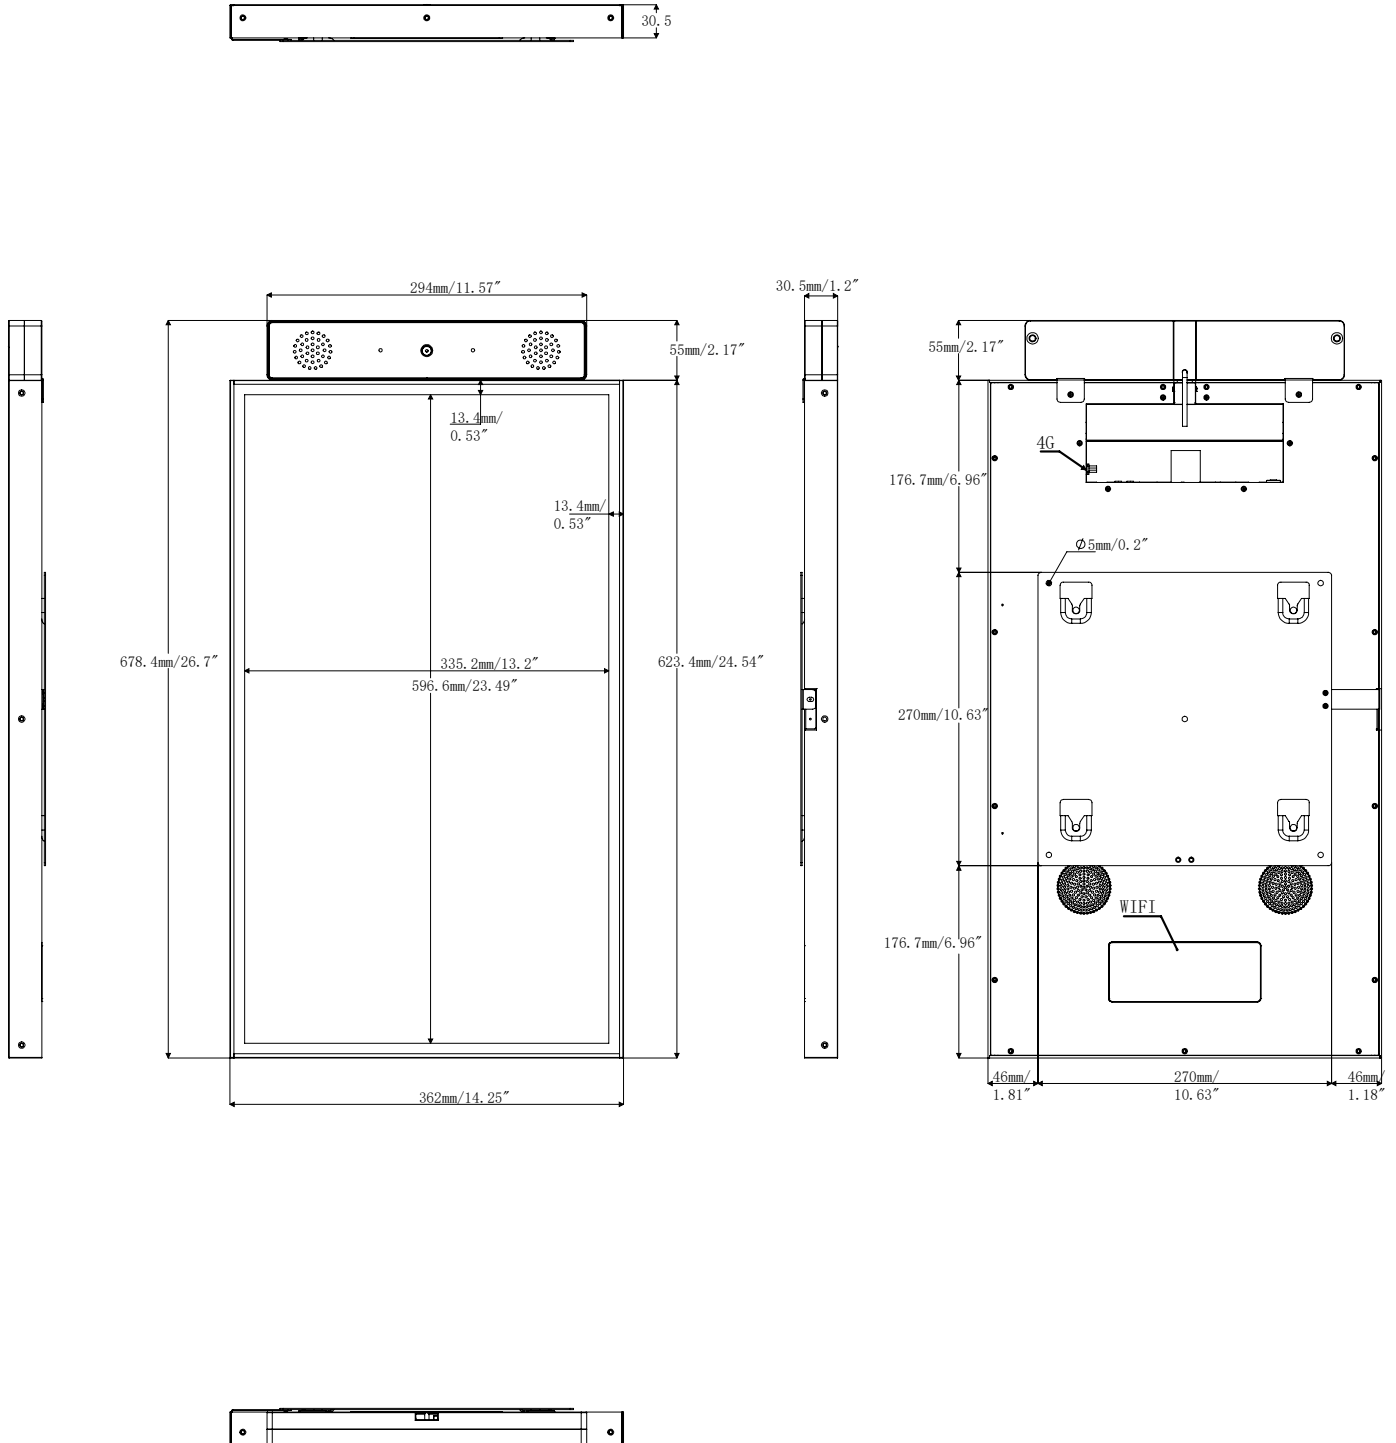

The Muro Canvas display is provided with a standard 3-year warranty included for your peace of mind.

Gallery

Specifications

Model	Muro Canvas		
Panel	Screen size	21", 27"	
	Display resolution	1920x1080	
	Viewing angles	178°V / 178 °H	
	Colour depth	16.7M	
	Contrast ratio	1200:1	
	Brightness	700 cd/m ²	
	Response time	6ms	
	Lifespan	> 50,000 hours	
	Display scale	16:9	
	Operation	24/7	
	Touch screen	10 point PCAP touch	
	Built-in player	CPU	RK3568
		RAM	4GB
ROM		32GB	
OS		Android 11	
Wifi		Dual band 2.4+5.0	
Chipset		Cortex-A55, up to 2.0GHz	
Media format		RM/RMVB. MKV, TS, FLV, AVI, VOB, MOV, WMV, MP4 etc.	

Technical drawings - 21" Muro Canvas (Landscape with camera bar)

All measurements specified are in mm and inches.

Technical drawings - 21" Muro Canvas (Portrait with the camera bar)

All measurements specified are in mm and inches.

Technical drawings - 21" Muro Canvas

All measurements specified are in mm and inches.

Technical drawings - 27" Muro Canvas (Landscape with camera bar)

All measurements specified are in mm and inches.

Technical drawings - 27" Muro Canvas (Portrait with camera bar)

All measurements specified are in mm and inches.

Technical drawings - 27" Muro Canvas

All measurements specified are in mm and inches.

More technology solutions from LamasaTech...

LCD and LED video walls

Digital window displays