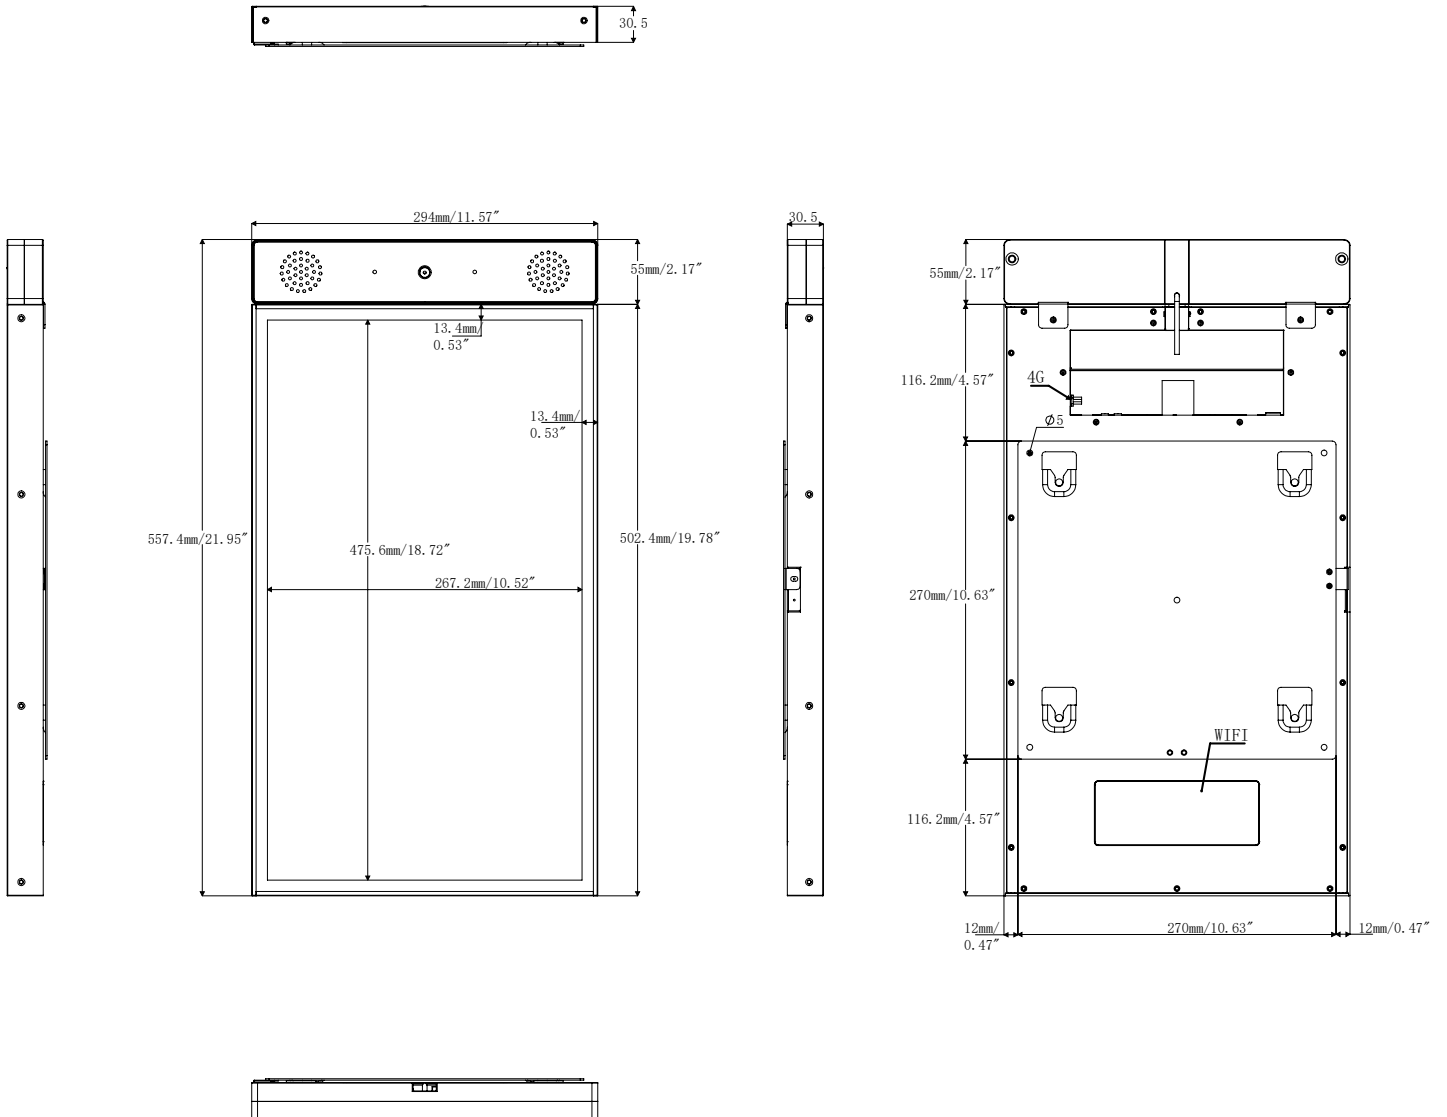

The Muro Canvas display is provided with a standard 3-year warranty included for your peace of mind.

Gallery

Specifications

Model	Muro Canvas		
Panel	Screen size	21", 27"	
	Display resolution	1920x1080	
	Viewing angles	178°V / 178 °H	
	Colour depth	16.7M	
	Contrast ratio	1200:1	
	Brightness	700 cd/m ²	
	Response time	6ms	
	Lifespan	> 50,000 hours	
	Display scale	16:9	
	Operation	24/7	
	Touch screen	10 point PCAP touch	
	Built-in player	CPU	RK3568
		RAM	4GB
ROM		32GB	
OS		Android 11	
Wifi		Dual band 2.4+5.0	
Chipset		Cortex-A55, up to 2.0GHz	
Media format		RM/RMVB. MKV, TS, FLV, AVI, VOB, MOV, WMV, MP4 etc.	

Technical drawings - 21" Muro Canvas (Landscape with camera bar)

All measurements specified are in mm and inches.

Technical drawings - 21" Muro Canvas (Portrait with the camera bar)

All measurements specified are in mm and inches.

Technical drawings - 21" Muro Canvas

All measurements specified are in mm and inches.

Technical drawings - 27" Muro Canvas (Landscape with camera bar)

All measurements specified are in mm and inches.

Technical drawings - 27" Muro Canvas (Portrait with camera bar)

All measurements specified are in mm and inches.

Technical drawings - 27" Muro Canvas

All measurements specified are in mm and inches.

More technology solutions from LamasaTech...

LCD and LED video walls

Digital window displays