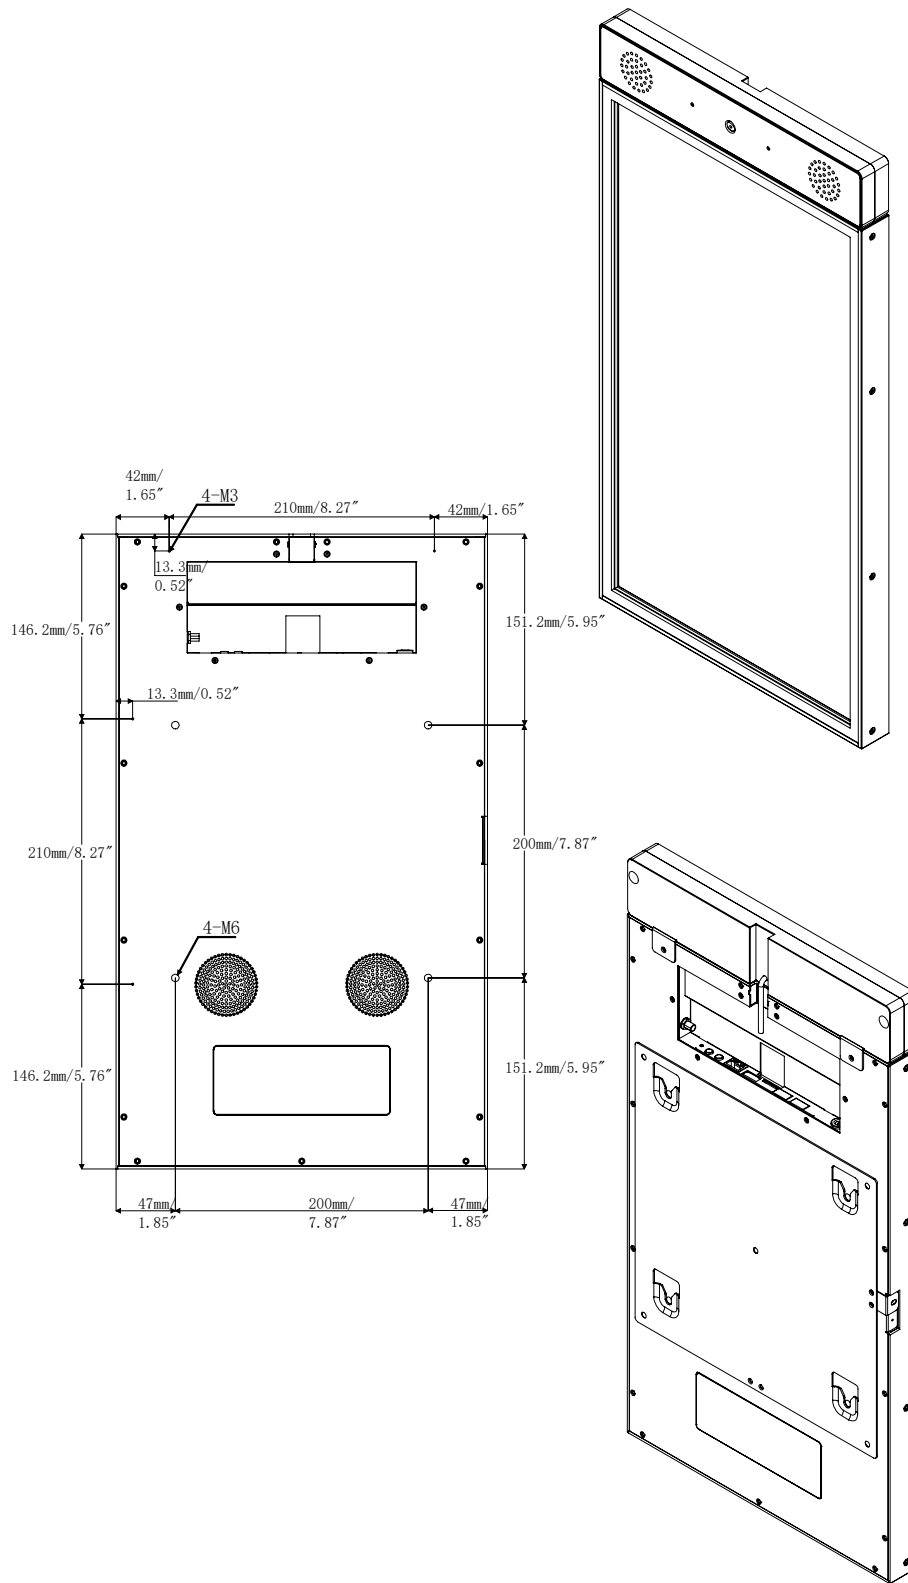

The Muro Canvas display is provided with a standard 3-year warranty included for your peace of mind.

Gallery

Specifications

Model	Muro Canvas		
Panel	Screen size	21", 27"	
	Display resolution	1920x1080	
	Viewing angles	178°V / 178 °H	
	Colour depth	16.7M	
	Contrast ratio	1200:1	
	Brightness	700 cd/m ²	
	Response time	6ms	
	Lifespan	> 50,000 hours	
	Display scale	16:9	
	Operation	24/7	
	Touch screen	10 point PCAP touch	
	Built-in player	CPU	RK3568
		RAM	4GB
ROM		32GB	
OS		Android 11	
Wifi		Dual band 2.4+5.0	
Chipset		Cortex-A55, up to 2.0GHz	
Media format		RM/RMVB. MKV, TS, FLV, AVI, VOB, MOV, WMV, MP4 etc.	

Technical drawings - 21" Muro Canvas (Landscape with camera bar)

All measurements specified are in mm and inches.

Technical drawings - 21" Muro Canvas (Portrait with the camera bar)

All measurements specified are in mm and inches.

Technical drawings - 21" Muro Canvas

All measurements specified are in mm and inches.

Technical drawings - 27" Muro Canvas (Landscape with camera bar)

All measurements specified are in mm and inches.

Technical drawings - 27" Muro Canvas (Portrait with camera bar)

All measurements specified are in mm and inches.

Technical drawings - 27" Muro Canvas

All measurements specified are in mm and inches.

More technology solutions from LamasaTech...

LCD and LED video walls

Digital window displays