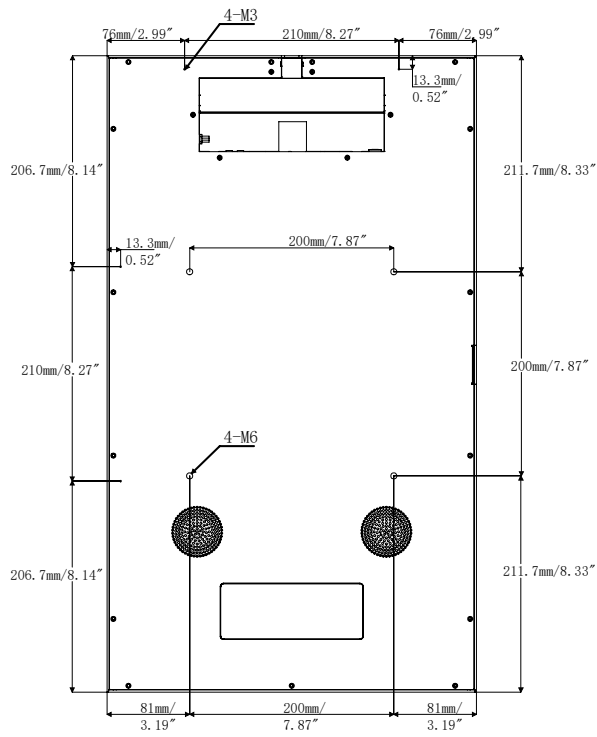

	4G	optional
Power	Input voltage	DC 24V
	Power consumption	21" - 43W 27" - 55W
	Operating temperature	-10°C ~ 50°C
	Storage temperature	-20°C ~ 60°C
	Operation humidity	10 ~ 90%
	Storage humidity	10 ~ 90%
	Mechanical spec	Dimension
Net weight		21" - 5kg 27" - 8kg
Gross weight of wires kit		21" - 7kg 27" - 10kg
Protection glass		3mm toughened glass
Interface	USB 2.0	*2
	HDMI input	*1
	HDMI output	N/A
	RJ45	*1
	DC input	24V Power
Accessories	Accessories included	Power cord, Remote control.

Technical drawings - 21" Muro Canvas (Landscape with camera bar)

All measurements specified are in mm and inches.

Technical drawings - 21" Muro Canvas (Portrait with the camera bar)

All measurements specified are in mm and inches.

Technical drawings - 21" Muro Canvas

All measurements specified are in mm and inches.

Technical drawings - 27" Muro Canvas (Landscape with camera bar)

All measurements specified are in mm and inches.

Technical drawings - 27" Muro Canvas (Portrait with camera bar)

All measurements specified are in mm and inches.

Technical drawings - 27" Muro Canvas

All measurements specified are in mm and inches.

More technology solutions from LamasaTech...

LCD and LED video walls

Digital window displays