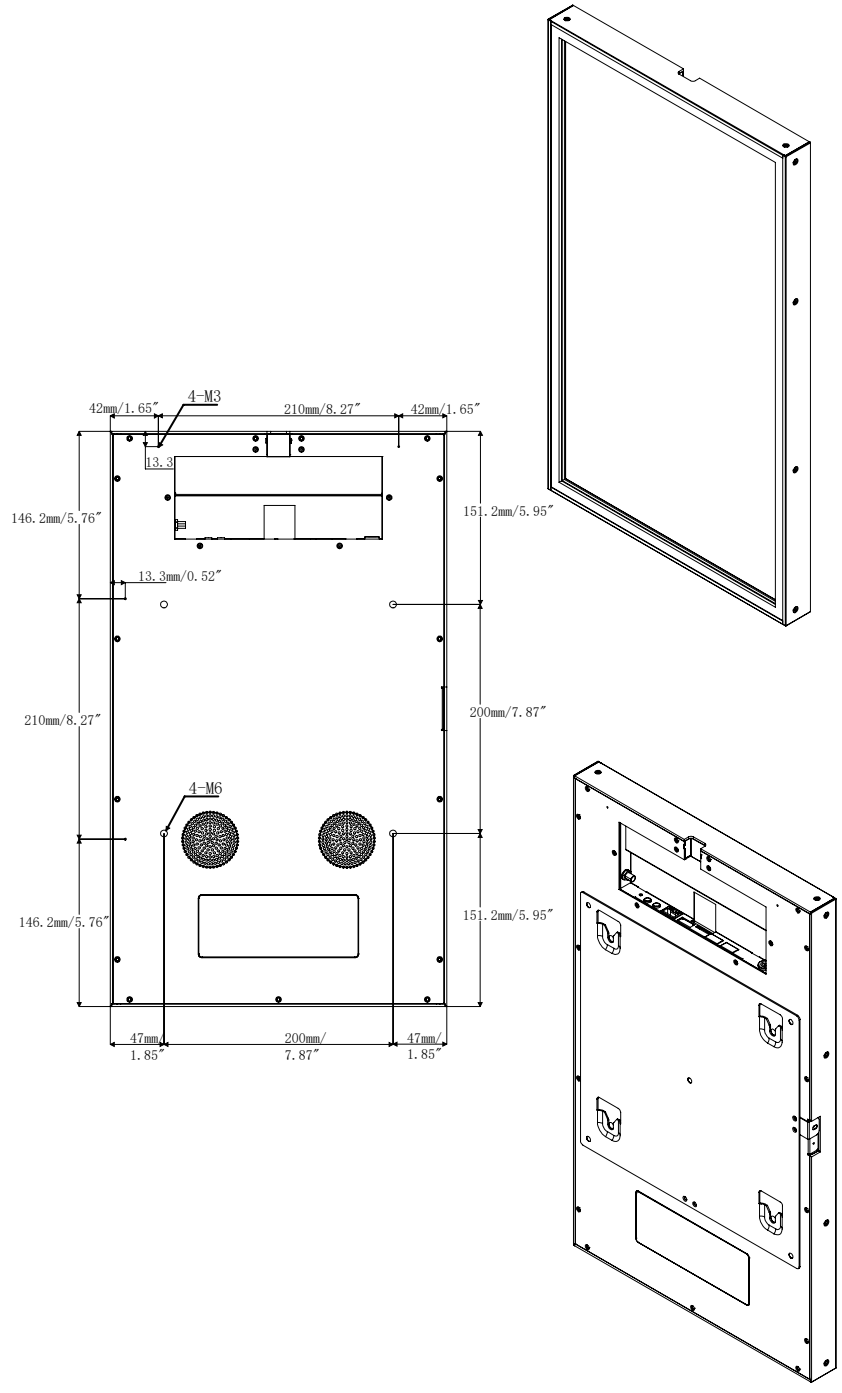

The Muro Canvas display is provided with a standard 3-year warranty included for your peace of mind.

Gallery

Specifications

Model	Muro Canvas		
Panel	Screen size	21", 27"	
	Display resolution	1920x1080	
	Viewing angles	178°V / 178 °H	
	Colour depth	16.7M	
	Contrast ratio	1200:1	
	Brightness	700 cd/m ²	
	Response time	6ms	
	Lifespan	> 50,000 hours	
	Display scale	16:9	
	Operation	24/7	
	Touch screen	10 point PCAP touch	
	Built-in player	CPU	RK3568
		RAM	4GB
ROM		32GB	
OS		Android 11	
Wifi		Dual band 2.4+5.0	
Chipset		Cortex-A55, up to 2.0GHz	
Media format		RM/RMVB. MKV, TS, FLV, AVI, VOB, MOV, WMV, MP4 etc.	

Technical drawings - 21" Muro Canvas (Landscape with camera bar)

All measurements specified are in mm and inches.

Technical drawings - 21" Muro Canvas (Portrait with the camera bar)

All measurements specified are in mm and inches.

Technical drawings - 21" Muro Canvas

All measurements specified are in mm and inches.

Technical drawings - 27" Muro Canvas (Landscape with camera bar)

All measurements specified are in mm and inches.

Technical drawings - 27" Muro Canvas (Portrait with camera bar)

All measurements specified are in mm and inches.

Technical drawings - 27" Muro Canvas

All measurements specified are in mm and inches.

More technology solutions from LamasaTech...

LCD and LED video walls

Digital window displays