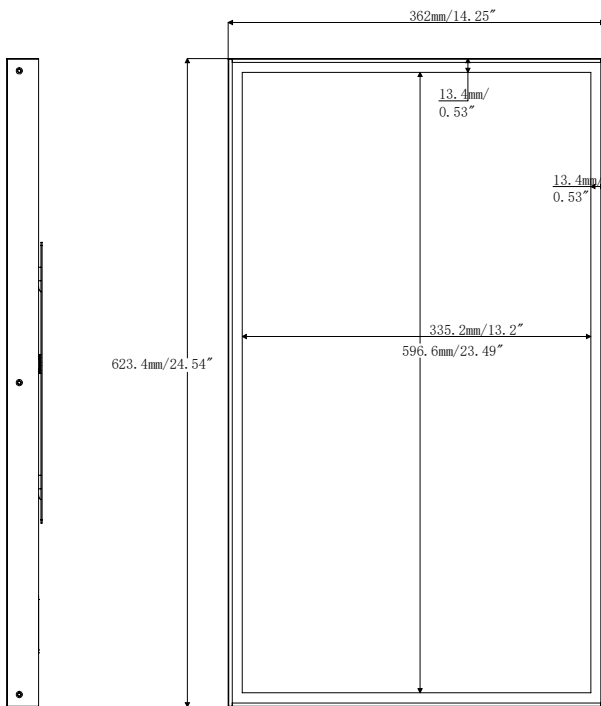

The Muro Canvas display is provided with a standard 3-year warranty included for your peace of mind.

Gallery

Specifications

Model	Muro Canvas		
Panel	Screen size	21", 27"	
	Display resolution	1920x1080	
	Viewing angles	178°V / 178 °H	
	Colour depth	16.7M	
	Contrast ratio	1200:1	
	Brightness	700 cd/m ²	
	Response time	6ms	
	Lifespan	> 50,000 hours	
	Display scale	16:9	
	Operation	24/7	
	Touch screen	10 point PCAP touch	
	Built-in player	CPU	RK3568
		RAM	4GB
ROM		32GB	
OS		Android 11	
Wifi		Dual band 2.4+5.0	
Chipset		Cortex-A55, up to 2.0GHz	
Media format		RM/RMVB. MKV, TS, FLV, AVI, VOB, MOV, WMV, MP4 etc.	

Technical drawings - 21" Muro Canvas (Landscape with camera bar)

All measurements specified are in mm and inches.

Technical drawings - 21" Muro Canvas (Portrait with the camera bar)

All measurements specified are in mm and inches.

Technical drawings - 21" Muro Canvas

All measurements specified are in mm and inches.

Technical drawings - 27" Muro Canvas (Landscape with camera bar)

All measurements specified are in mm and inches.

Technical drawings - 27" Muro Canvas (Portrait with camera bar)

All measurements specified are in mm and inches.

Technical drawings - 27" Muro Canvas

All measurements specified are in mm and inches.

More technology solutions from LamasaTech...

LCD and LED video walls

Digital window displays