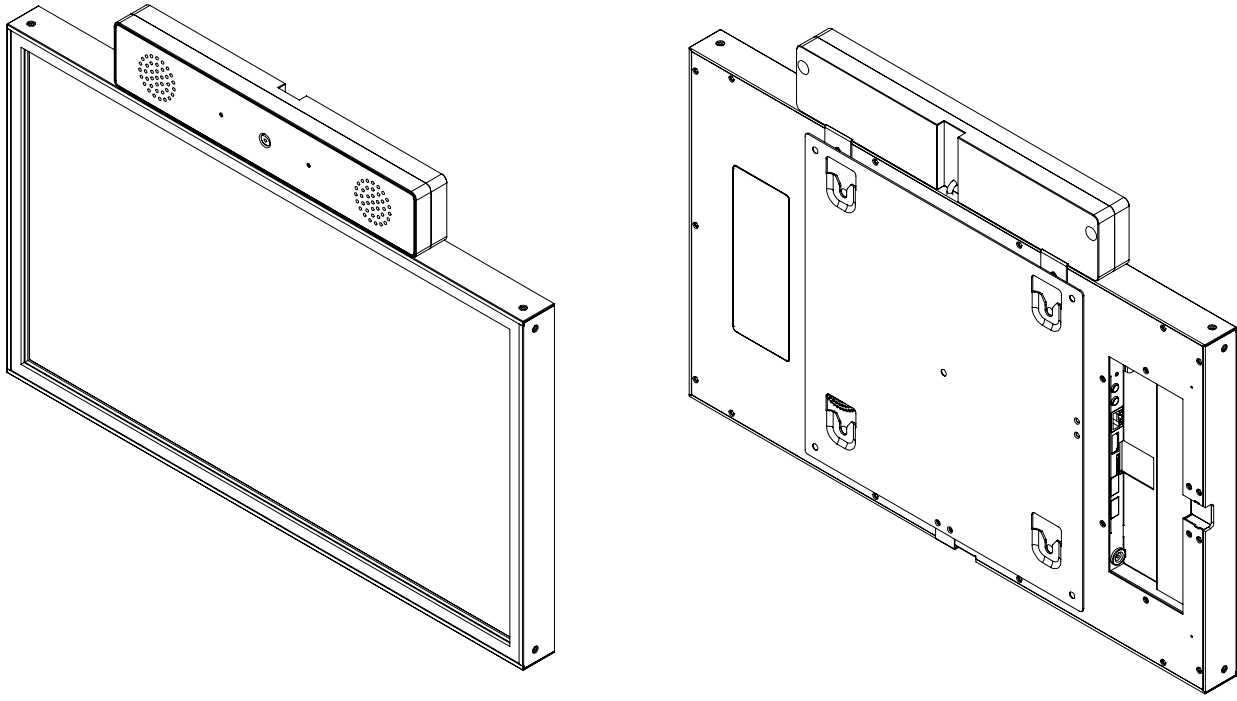

Technical drawings - 21" Muro Canvas (Landscape with camera bar)

All measurements specified are in mm and inches.