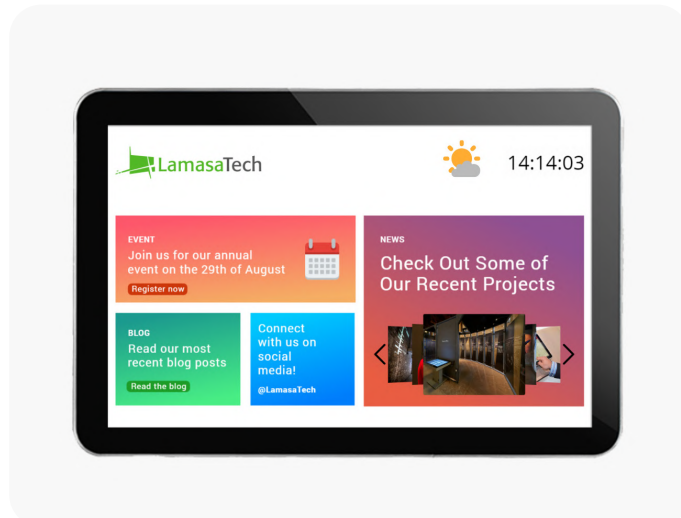

Digital signage platform

For more information on our digital solutions please visit www.lamasatech.com